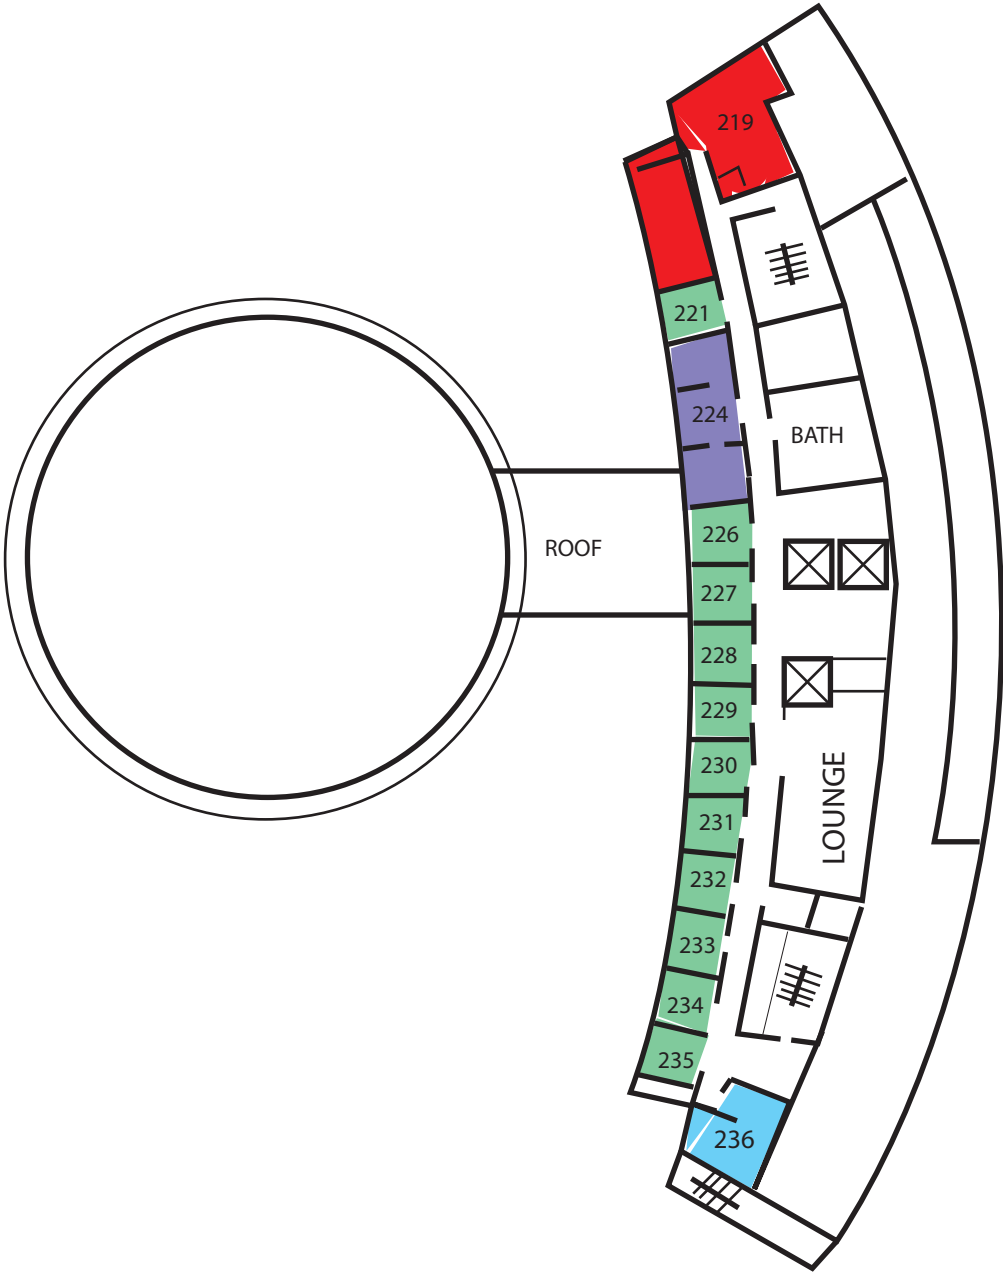

HAVEN HALL 2ND FLOOR

- OPEN DOUBLE
- 2-PERSN SUITE
- SINGLE
- STAFF