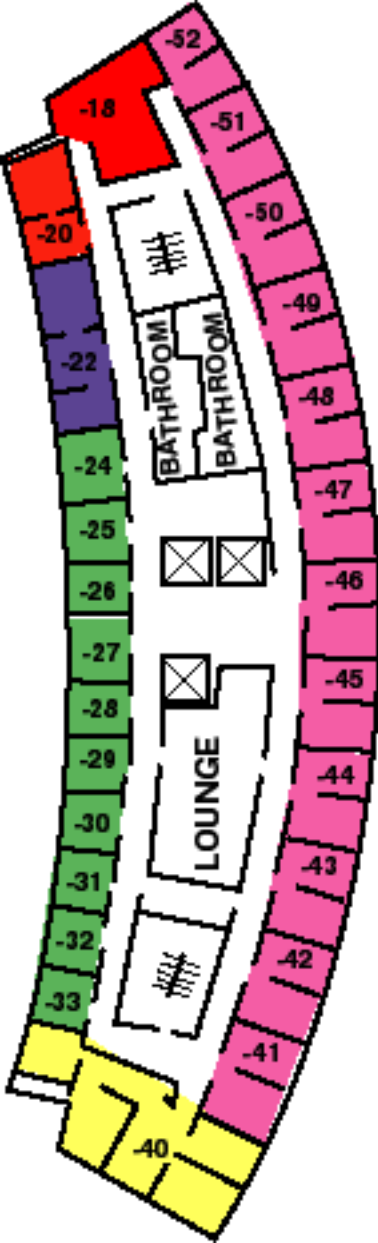

HAVEN HALL FLOORS 4-11

-  SINGLE
-  SPLIT DOUBLE
-  1-PERSON SUITE
-  2-PERSON SUITE
-  4-PERSON SUITE
-  RA

*note
no room 446 on
4th floor