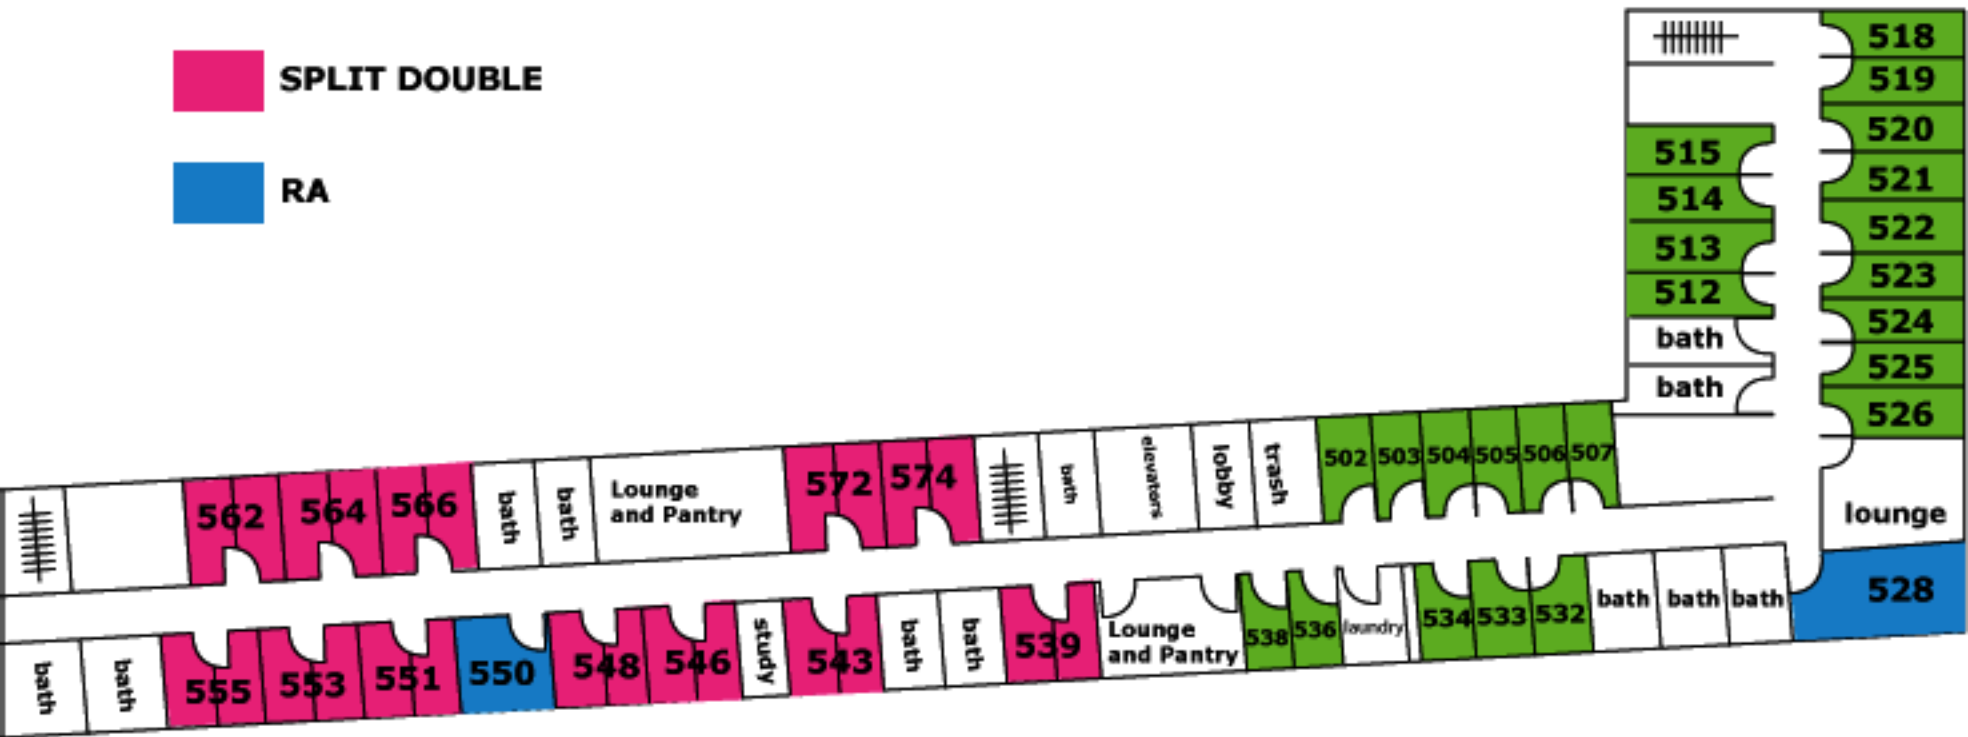

REGULAR SINGLE

SPLIT DOUBLE

RA

**ERNIE DAVIS HALL
5th Floor**