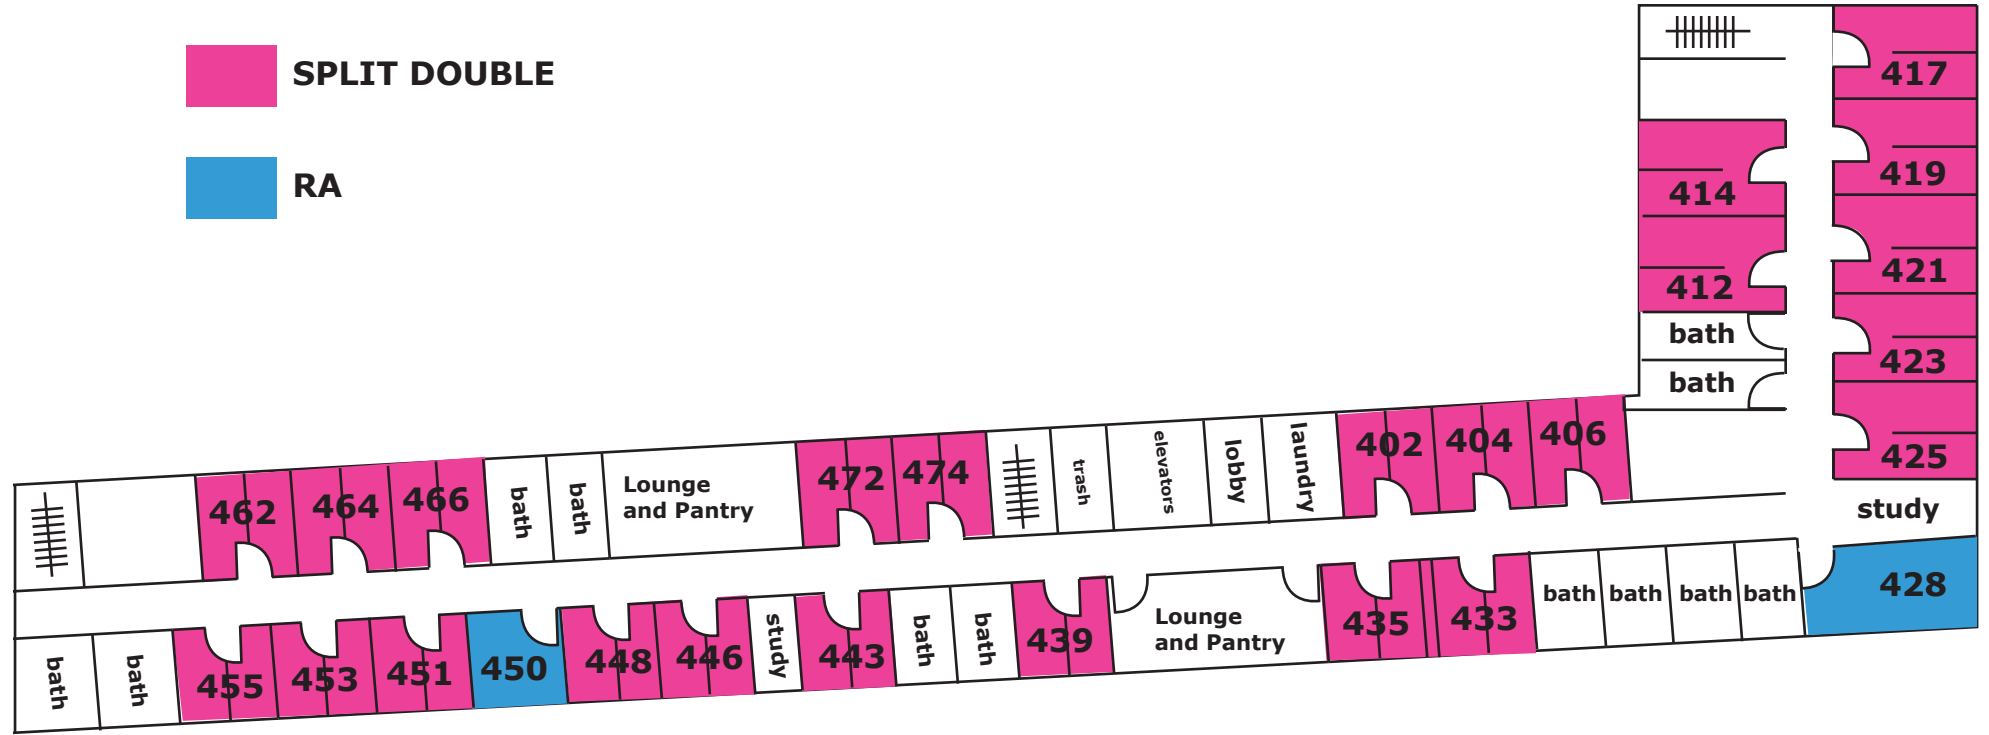

 SPLIT DOUBLE

 RA

ERNIE DAVIS HALL
4th Floor