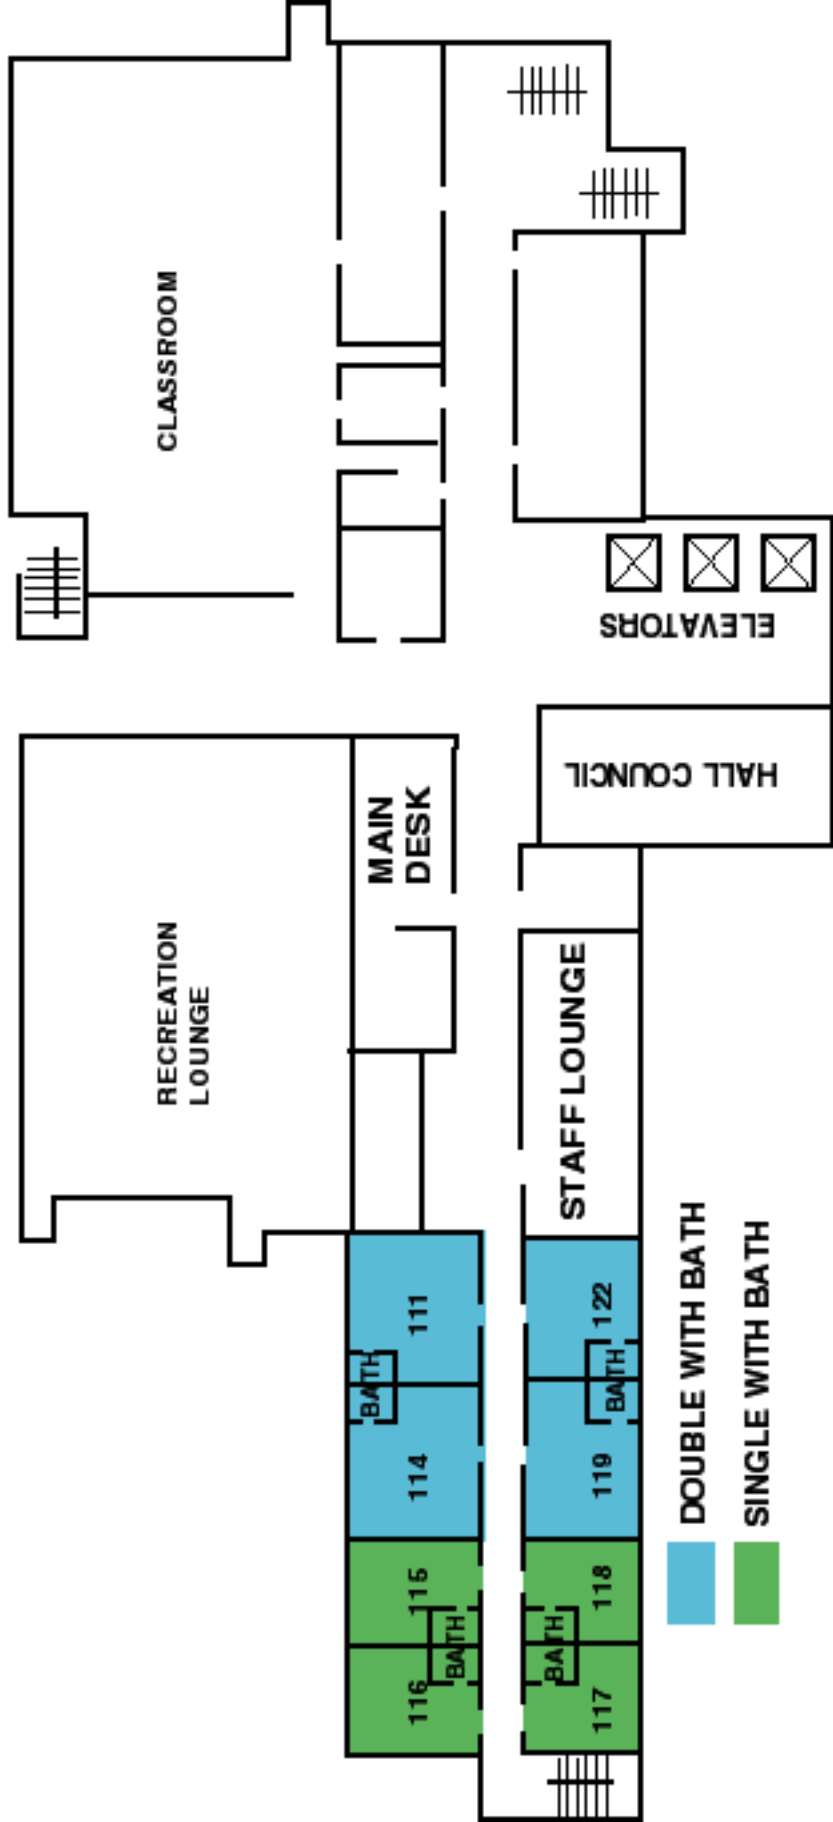

MAIN ENTRANCE

DOUBLE WITH BATH

SINGLE WITH BATH

# DAY HALL 1st FLOOR